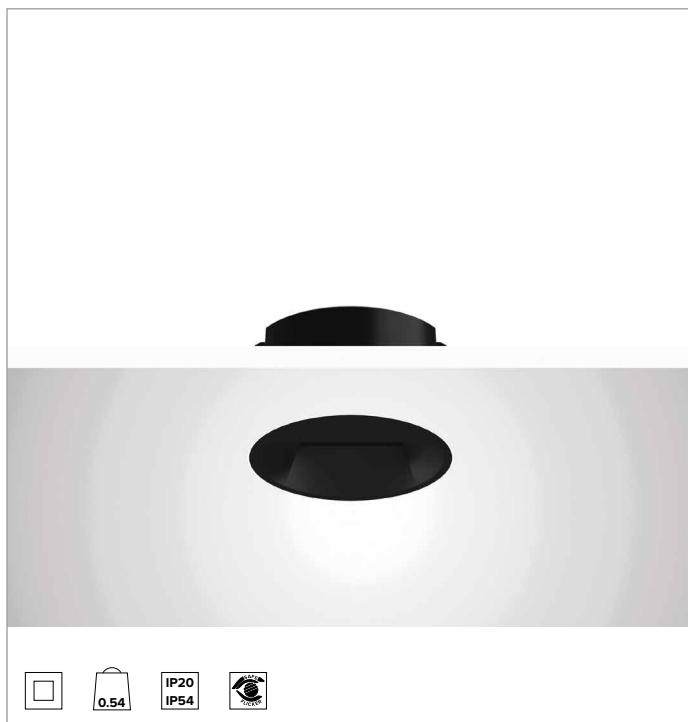

# 1T8441ELTR | CTEVO WALL WASHER 105

## Recessed LED Downlight in a trimless version

		3000K	H(m)	D1(m)	D2(m)	E <sub>max</sub> (lx)
		Ra90	43°	76°		
Fixture Power	18W	1	0.86	1.66	972	
Source Flux	2061lm	2	1.72	3.31	243	
Fixture Flux	1166lm	3	2.58	4.97	108	
Efficacy	64lm/W	4	3.44	6.62	61	
TS1395	I <sub>max</sub> =540cd/klm	I <sub>max</sub>	1113cd	5	4.30	8.28