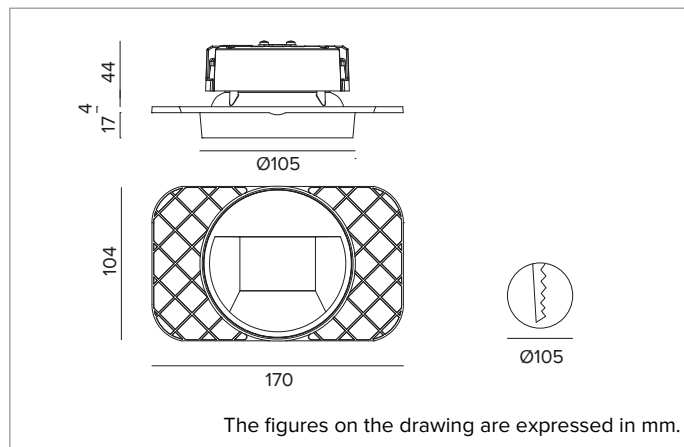

## Recessed LED Downlight in a trimless version

		3000K	H(m)	D1(m)	D2(m)	E <sub>max</sub> (lx)
		Ra90	43°	76°		
Fixture Power	18W	1	0.86	1.66	972	
Source Flux	2061lm	2	1.72	3.31	243	
Fixture Flux	1166lm	3	2.58	4.97	108	
Efficacy	64lm/W	4	3.44	6.62	61	
TS1395	I <sub>max</sub> =540cd/klm	I <sub>max</sub>	1113cd	5	4.30	8.28